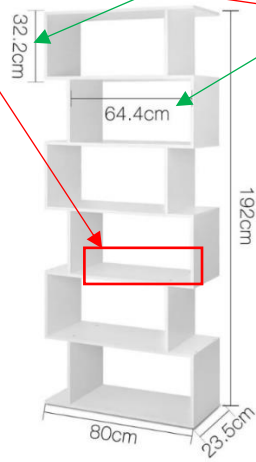

Shelf: in White (Rebellion) or Black (Empire) on

Specs of inserts: **Side panel** inserts: 235ml W x 298ml H (shelf specs below)
Floor panel insert: 235ml D x 645ml W (shelf specs below)
Rear panel insert: 660ml W x 330ml H (shelf specs below)

AU $101.50 +Free postage

Step 1 Buy the shelf – circa $100 delivered Australiawide

Step 2 Order your diorama inserts

Step 3 Fill them with whatever makes your heart smile... easy(ish/er)!

STRAIGHT
OUTTA
MOS EISLEY

STRAIGHT
OUTTA
MOS EISLEY