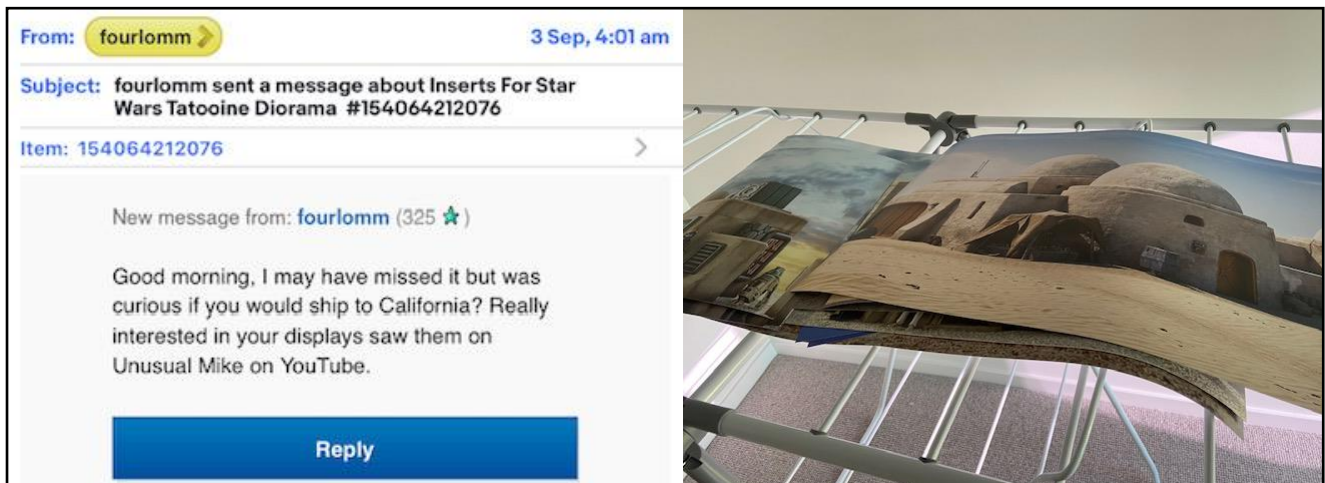

Diorama inserts for sale:

These re prints on 180gsm paper are from my personal collection.

They have been digitally modified to fit a production built shelf (details below).

Arranging a diorama like this is not as simple it may appear – this makes it easier.

The intention in selling these is 3 fold:

1. Fullfill the requests that have been made to me:
2. Add to 'display' alternatives / options in the market:
3. Share the joy this set-up has given me:

We do ship international having received requests from the USA, Asia, UK, Europe ect..